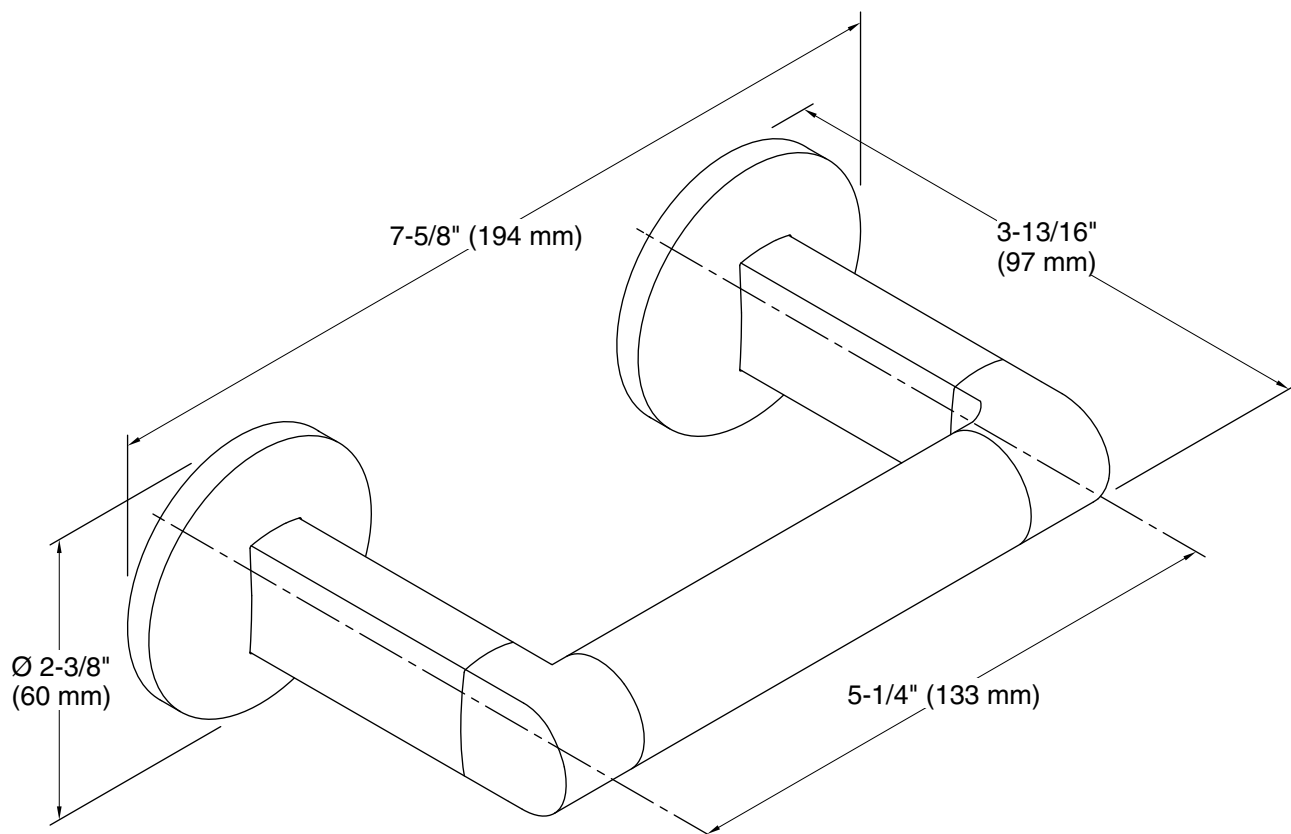

Technical Information

All product dimensions are nominal.

Material: Zinc, Brass

Notes

Install this product according to the installation instructions.

CAUTION: Risk of personal injury. Do not install these products in any area where they are likely to be used inadvertently as a grab bar or support bar. These products are not designed or intended for use as a grab bar or support bar.